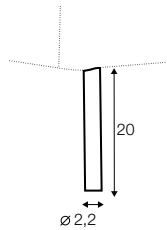

no. 162
metal chrome,
painted black