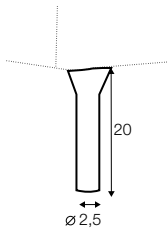

STD standard

COVERS

FC fixed

armchair

footstool round

extra dimensions

depth of seat

legs