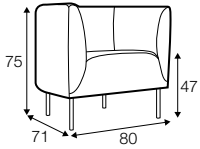

STD standard

COVERS

FC fixed

armchair

footstool round

extra dimensions

depth of seat

legs