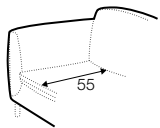

STD standard

COVERS

FC fixed

armchair

footstool round

extra dimensions

depth of seat

legs