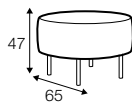

STD standard

COVERS

FC fixed

armchair

footstool round

extra dimensions

depth of seat

legs