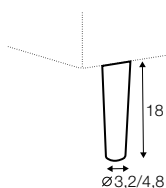

legs

---

no. 141
wood