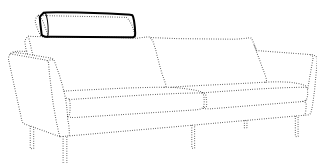

## elements of the modular system

loveseat left / or right

2 seater left / or right

3 seater left / or right

chaiselongue wide right / or left

divan right / or left

corner 90°

## accessories

---

cushion  
45x30

cushion  
55x55

headrest L-65

headrest L-85