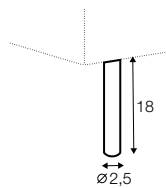

no. 177
metal chrome,
painted black
or grey