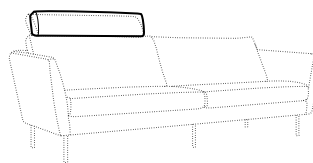

## elements of the modular system

loveseat left / or right

2 seater left / or right

3 seater left / or right

chaiselongue wide right / or left

divan right / or left

corner 90°

## extra dimensions

---

depth of seat

## accessories

---

cushion  
45x30

cushion  
55x55

headrest L-65

headrest L-85