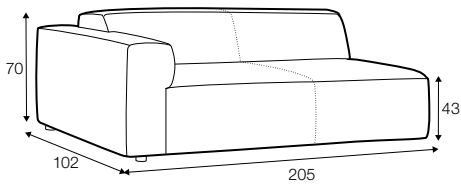

fixed

SPECIAL

modular system

3 seater

set 1 right / or left

element 134x102 left or / right + chaiselongue right / or left

modular system

elements of the modular system

3 seater left / or right

3 seater without armrests

element 134x102 left / ro right

element 112x102 without armrests

corner 90°

chaiselongue right / or left

bench 145x102 lef or right

extra dimensions