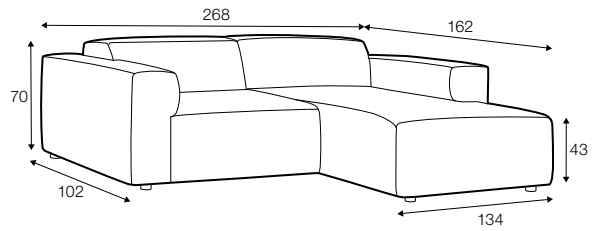

fixed

SPECIAL

modular system

3 seater

set 1 right / or left

element 134x102 left or / right + chaiselongue right / or left

modular system

elements of the modular system

3 seater left / or right

3 seater without armrests

element 134x102 left / ro right

element 112x102 without armrests

corner 90°

chaiselongue right / or left

bench 145x102 lef or right

extra dimensions