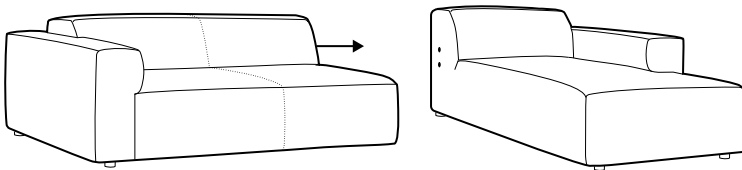

Annie

SITS

Annie

UPHOLSTERY

fabric

COMFORTS

standard

COVERS

fixed

SPECIAL

modular system

3 seater

set 1 right / or left

element 134x102 left or / right + chaiselongue right / or left

modular system

elements of the modular system

3 seater left / or right

3 seater without armrests

element 134x102 left / ro right

element 112x102 without armrests

corner 90°

chaiselongue right / or left

bench 145x102 lef or right

extra dimensions