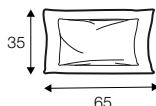

3 seater left / or right

3 seater without armrests

element 134x102 left / ro right

element 112x102 without armrests

corner 90°

chaiselongue right / or left

bench 145x102 lef or right

extra dimensions

depth of seat

accessories

ravioli deco
cushion
55x55

ravioli deco
cushion
45x45

ravioli deco
cushion
65x35

cushion 55x55
box bordered

cushion 45x45
box bordered

legs