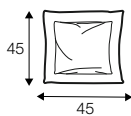

3 seater left / or right

3 seater without armrests

element 134x102 left / ro right

element 112x102 without armrests

corner 90°

chaiselongue right / or left

bench 145x102 lef or right

extra dimensions

depth of seat

accessories

ravioli deco
cushion
55x55

ravioli deco
cushion
45x45

ravioli deco
cushion
65x35

cushion 55x55
box bordered

cushion 45x45
box bordered

legs