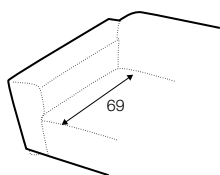

fixed

SPECIAL

modular system

3 seater

set 1 right / or left

element 134x102 left or / right + chaiselongue right / or left

modular system

elements of the modular system

3 seater left / or right

3 seater without armrests

element 134x102 left / ro right

element 112x102 without armrests

corner 90°

chaiselongue right / or left

bench 145x102 lef or right

extra dimensions

depth of seat

accessories

ravioli deco
cushion
55x55

ravioli deco
cushion
45x45

ravioli deco
cushion
65x35

cushion 55x55
box bordered

cushion 45x45
box bordered

legs