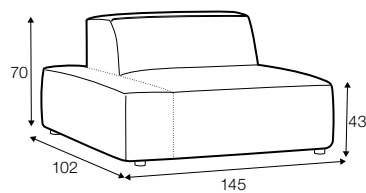

3 seater left / or right

3 seater without armrests

element 134x102 left / ro right

element 112x102 without armrests

corner 90°

chaiselongue right / or left

bench 145x102 lef or right

extra dimensions

depth of seat

accessories

ravioli deco
cushion
55x55

ravioli deco
cushion
45x45

ravioli deco
cushion
65x35

cushion 55x55
box bordered

cushion 45x45
box bordered

legs