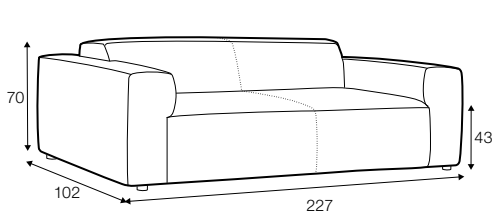

fixed

SPECIAL

modular system

3 seater

set 1 right / or left

element 134x102 left or / right + chaiselongue right / or left

modular system

elements of the modular system

3 seater left / or right

3 seater without armrests

element 134x102 left / ro right

element 112x102 without armrests

corner 90°

chaiselongue right / or left

bench 145x102 lef or right

extra dimensions