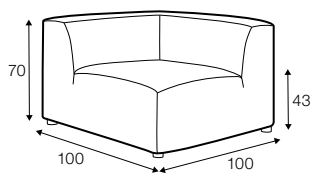

3 seater left / or right

3 seater without armrests

element 134x102 left / ro right

element 112x102 without armrests

corner 90°

chaiselongue right / or left

bench 145x102 lef or right

extra dimensions

depth of seat

accessories

ravioli deco
cushion
55x55

ravioli deco
cushion
45x45

ravioli deco
cushion
65x35

cushion 55x55
box bordered

cushion 45x45
box bordered

legs