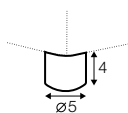

3 seater left / or right

3 seater without armrests

element 134x102 left / ro right

element 112x102 without armrests

corner 90°

chaiselongue right / or left

bench 145x102 lef or right

extra dimensions

depth of seat

accessories

ravioli deco
cushion
55x55

ravioli deco
cushion
45x45

ravioli deco
cushion
65x35

cushion 55x55
box bordered

cushion 45x45
box bordered

legs