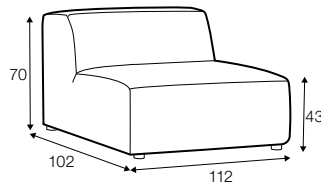

fixed

SPECIAL

modular system

3 seater

set 1 right / or left

element 134x102 left or / right + chaiselongue right / or left

modular system

elements of the modular system

3 seater left / or right

3 seater without armrests

element 134x102 left / ro right

element 112x102 without armrests

corner 90°

chaiselongue right / or left

bench 145x102 lef or right

extra dimensions