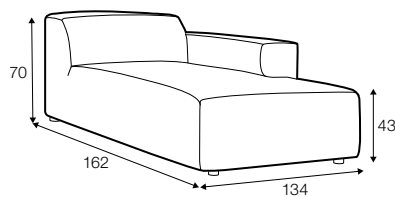

fixed

SPECIAL

modular system

3 seater

set 1 right / or left

element 134x102 left or / right + chaiselongue right / or left

modular system

elements of the modular system

3 seater left / or right

3 seater without armrests

element 134x102 left / ro right

element 112x102 without armrests

corner 90°

chaiselongue right / or left

bench 145x102 lef or right

extra dimensions

depth of seat

accessories

ravioli deco
cushion
55x55

ravioli deco
cushion
45x45

ravioli deco
cushion
65x35

cushion 55x55
box bordered

cushion 45x45
box bordered

legs