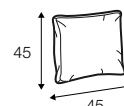

3 seater left / or right

3 seater without armrests

element 134x102 left / ro right

element 112x102 without armrests

corner 90°

chaiselongue right / or left

bench 145x102 lef or right

extra dimensions

depth of seat

accessories

ravioli deco
cushion
55x55

ravioli deco
cushion
45x45

ravioli deco
cushion
65x35

cushion 55x55
box bordered

cushion 45x45
box bordered

legs