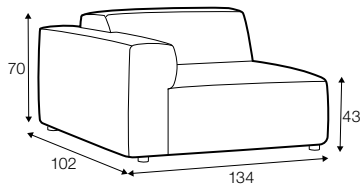

fixed

SPECIAL

modular system

3 seater

set 1 right / or left

element 134x102 left or / right + chaiselongue right / or left

modular system

elements of the modular system

3 seater left / or right

3 seater without armrests

element 134x102 left / ro right

element 112x102 without armrests

corner 90°

chaiselongue right / or left

bench 145x102 lef or right

extra dimensions