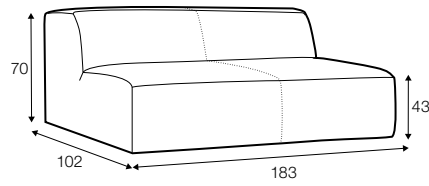

fixed

SPECIAL

modular system

3 seater

set 1 right / or left

element 134x102 left or / right + chaiselongue right / or left

modular system

elements of the modular system

3 seater left / or right

3 seater without armrests

element 134x102 left / ro right

element 112x102 without armrests

corner 90°

chaiselongue right / or left

bench 145x102 lef or right

extra dimensions