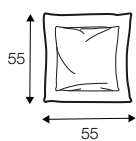

3 seater left / or right

3 seater without armrests

element 134x102 left / ro right

element 112x102 without armrests

corner 90°

chaiselongue right / or left

bench 145x102 lef or right

extra dimensions

depth of seat

accessories

ravioli deco
cushion
55x55

ravioli deco
cushion
45x45

ravioli deco
cushion
65x35

cushion 55x55
box bordered

cushion 45x45
box bordered

legs