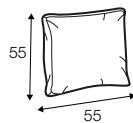

3 seater left / or right

3 seater without armrests

element 134x102 left / ro right

element 112x102 without armrests

corner 90°

chaiselongue right / or left

bench 145x102 lef or right

extra dimensions

depth of seat

accessories

ravioli deco
cushion
55x55

ravioli deco
cushion
45x45

ravioli deco
cushion
65x35

cushion 55x55
box bordered

cushion 45x45
box bordered

legs